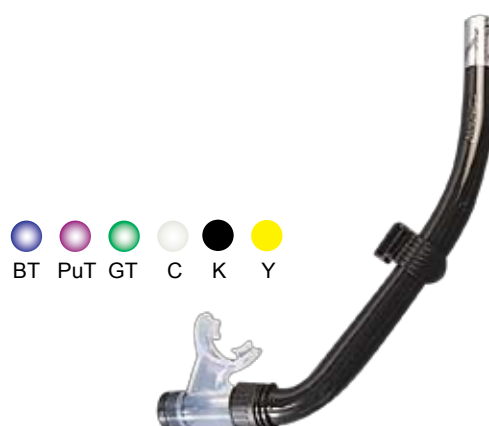

### FIJI JUNIOR SNORKEL

- Snorkel for juniors
- Siltra mouthpiece
- PVC tube
- Colours: Blue, Yellow & Black

Part No.	Detail	THB
B478	Fiji Junior Snorkel	382

### SILICONE PURGE VALVE SNORKEL

- Snorkel semi dry top system
- Quick release snorkel holder mask strap & easy adjustable snorkel holder.
- Clear dotted silicone mouthpiece & clear silicone corrugated flex joint
- Colour: Blue & Yellow Transparent, Black, Green, Yellow, Purple
- Black silicone colour : Black

### SILICONE SNORKEL, PURGE VALVE

- Swivel mouthpiece
- Amazing comfort
- PVC soft pipe
- Easy clearing
- Silicone mouthpiece
- Colours: Blue, Purple & Green Transparent, Clear, Black, Yellow

Part No.	Detail	THB
S1156S	Silicone Snorkel Purge Valve	428

### STANDARD SNORKEL

- Inner diameter: 20mm
- Swivel mouthpiece
- PVC soft pipe & amazing comfort
- Large-bore tube for easy clearing
- Available in silicone or rubber mouthpiece
- Colours: Blue & Green Transparent, Blue Lagoon, Green, Black, Yellow, Clear & Purple