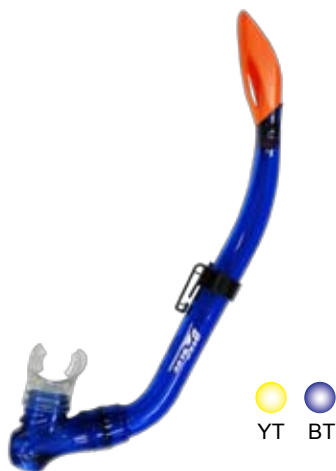

### STINGRAY SNORKEL

- Contour semi dry top
- Replaceable silicone mouthpiece
- Corrugated silicone flex
- Large bore tube for easy breathing
- Quick release snorkel holder
- Black colour

Part No.	Detail	THB
DBSA105-KK	Stingray Snorkel	472

### GOBY SNORKEL

- Junior size w/junior mouthpiece
- Comfortable extra wide snorkel holder
- Colours: Green & Yellow Transparent

Part No.	Detail	THB
DB5-SB36	Goby Snorkel	166

### DOLPHIN SNORKEL

- Edged semi dry top
- Junior / lady size
- Replaceable PVC junior mouthpiece
- Quick release snorkel holder
- Colours: Blue & Yellow Transparent

Part No.	Detail	THB
DB7SA61	Dolphin Snorkel	252

### PVC w. PURGE VALVE JUNIOR SNORKEL

- Edged semi dry top
- Replaceable PVC mouthpiece
- Junior size w/junior mouthpiece
- Colours: Blue & Yellow Transparent

Part No.	Detail	THB
DBSN23P	PVC w. Purge Valve Junior	180