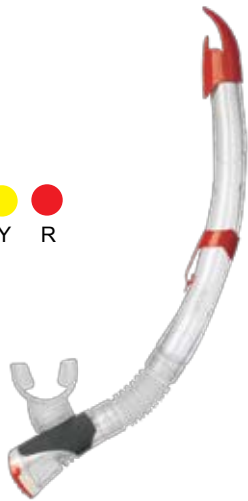

### ESCAPE SNORKEL

- Semi dry top design
- Large bore tube for easy breathing
- Flexible corrugated joint to drop away snorkel when not in use
- Ergonomic mouthpiece for comfort
- Purge valve at lowest point for effortless clearing
- Cell phone style removable clip
- Colours: Blue, Black & Yellow

### TRINIDAD SNORKEL

- Vented flexible snorkel
- Splash guard
- Silicone mouthpiece
- Available in black

Part No.	Detail	THB
X96.071	Trinidad Snorkel	660

### ALISEI SNORKEL

Silicon & Siltra snorkel with antiplash top & dump valve.

- Colours: Blue & Yellow

Part No.	Detail	THB
B232	Alisei Snorkel	496

### FAST TECH SNORKEL

New purge system allowing easy elimination of residual water through a large valve  
 Dry top system  
 Corrugated silicone flex allowing perfect mouthpiece positioning  
 Colours: Blue, Black, Pink, Red & Yellow