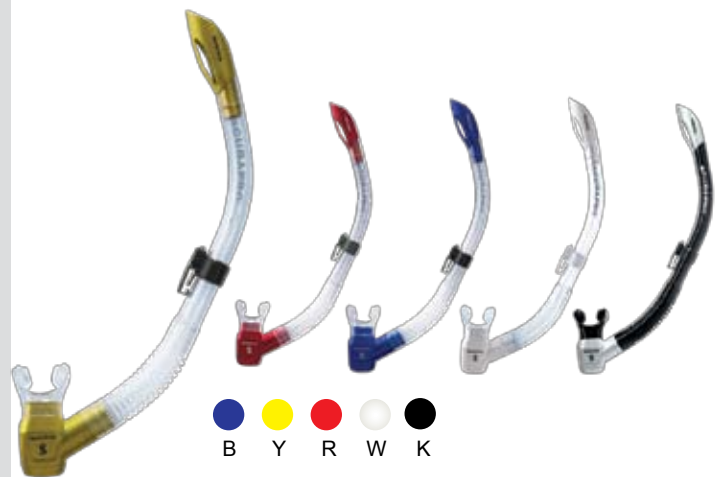

SPECTRA SNORKEL

- Colour-matched to SPECTRA mask line
- Semi dry top helps prevent water entry
- Large bore tube for easy breathing
- Flexible corrugated joint to drop away snorkel when not in use
- Ergonomic mouthpiece for comfort
- Purge valve at lowest point for effortless clearing
- Quick-connect clip
- Colours: Blue, Yellow, Red & White, Black w. Silver

Part No.	Detail	THB
X26.704	Spectra Snorkel	940